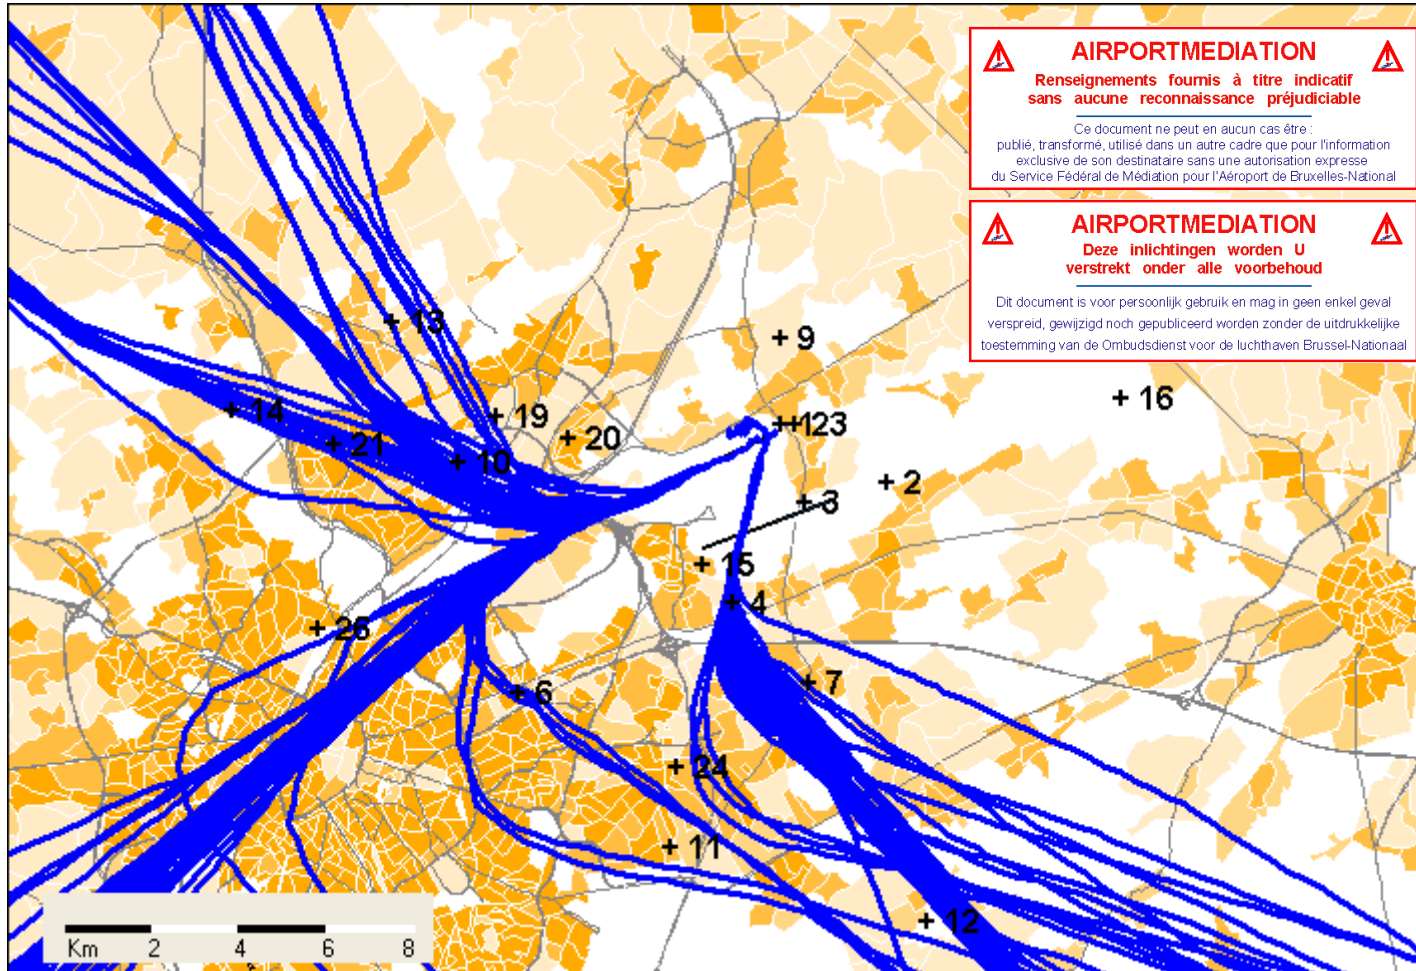

Sunday, 2011/07/31 >= 06:00:00 <= 16:00:00

Population density :  
NIS (1999/01/01)

Statistical Sectors :  
Teletlas 2004

Radar Data :  
Belgocontrol