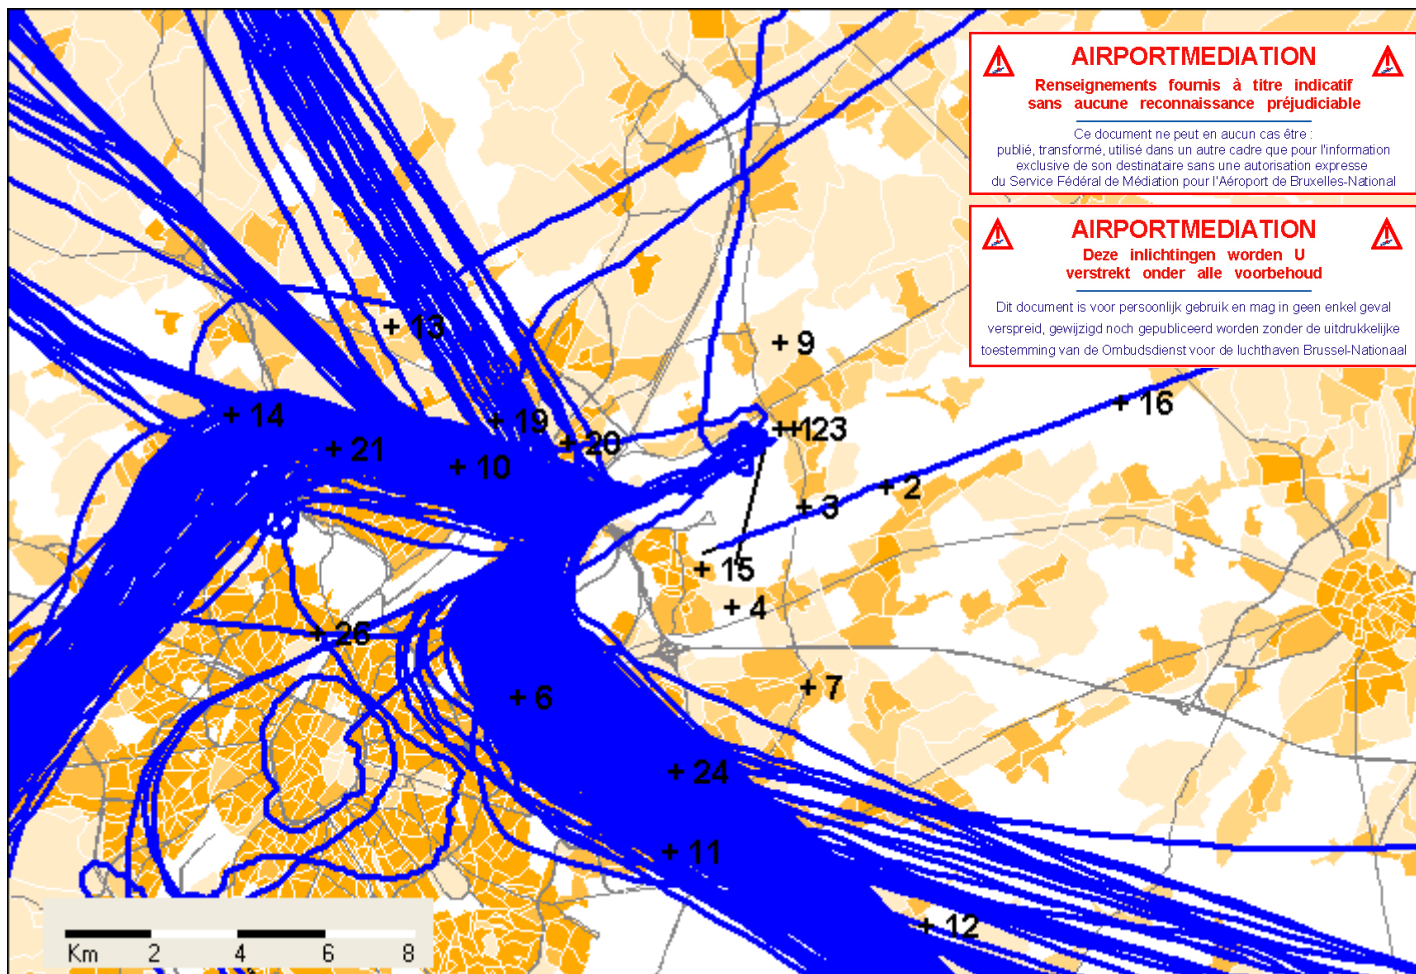

Friday, 2011/08/19 >= 06:00:00 <= 22:59:59

Population density :
NIS (1999/01/01)

Statistical Sectors :
Teletlas 2004

Radar Data :
Belgocontrol